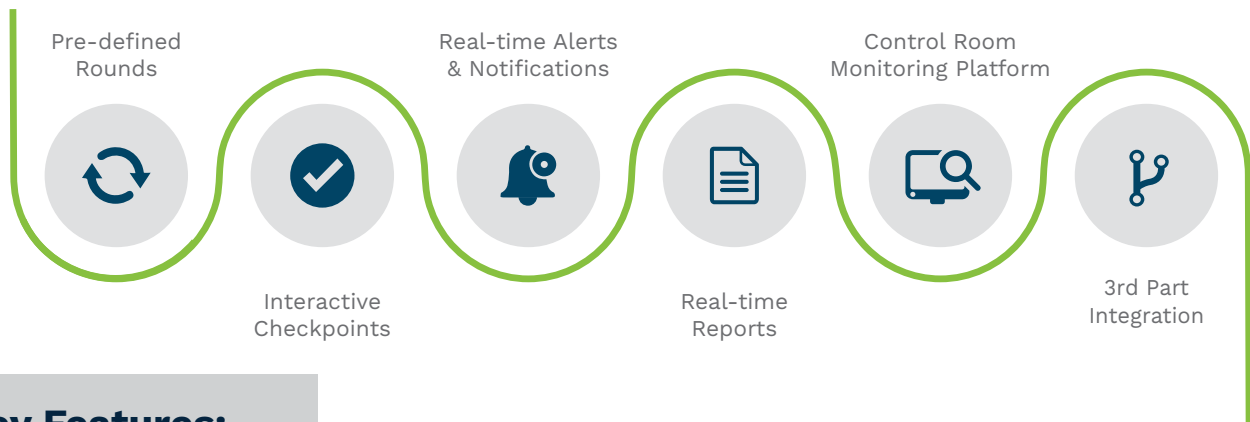

# Guard Patrol

Customized to meet your needs

**Guard Patrol Lite**

**Real time pro-active inspection solutions**

**Guard Patrol Pro**

Real time pro-active inspection solutions ensure a presence and captures data for each location visited through the live monitoring system, giving the control room and managers an on-the-go overview of all daily operations.

## Key Features:

- Patrol Start Reminders
- Proof of Checkpoint Visits
- Supervisor Monitoring
- Recording of Data
- Tailor Your Solution
- Live Reporting from Site
- Integrate with Other Solutions
- Panic Tags & Control Room Alerts
- Full History of Guard Activity & Location
- List of Automated Reports
- Real-time Tracking of All Guards via Web-based Control Room
- Flag Instructions on Routes & Tasks to Perform at Each Checkpoint
- Email/Telegram Alerts Reporting Failure to Visit Checkpoints
- And many more